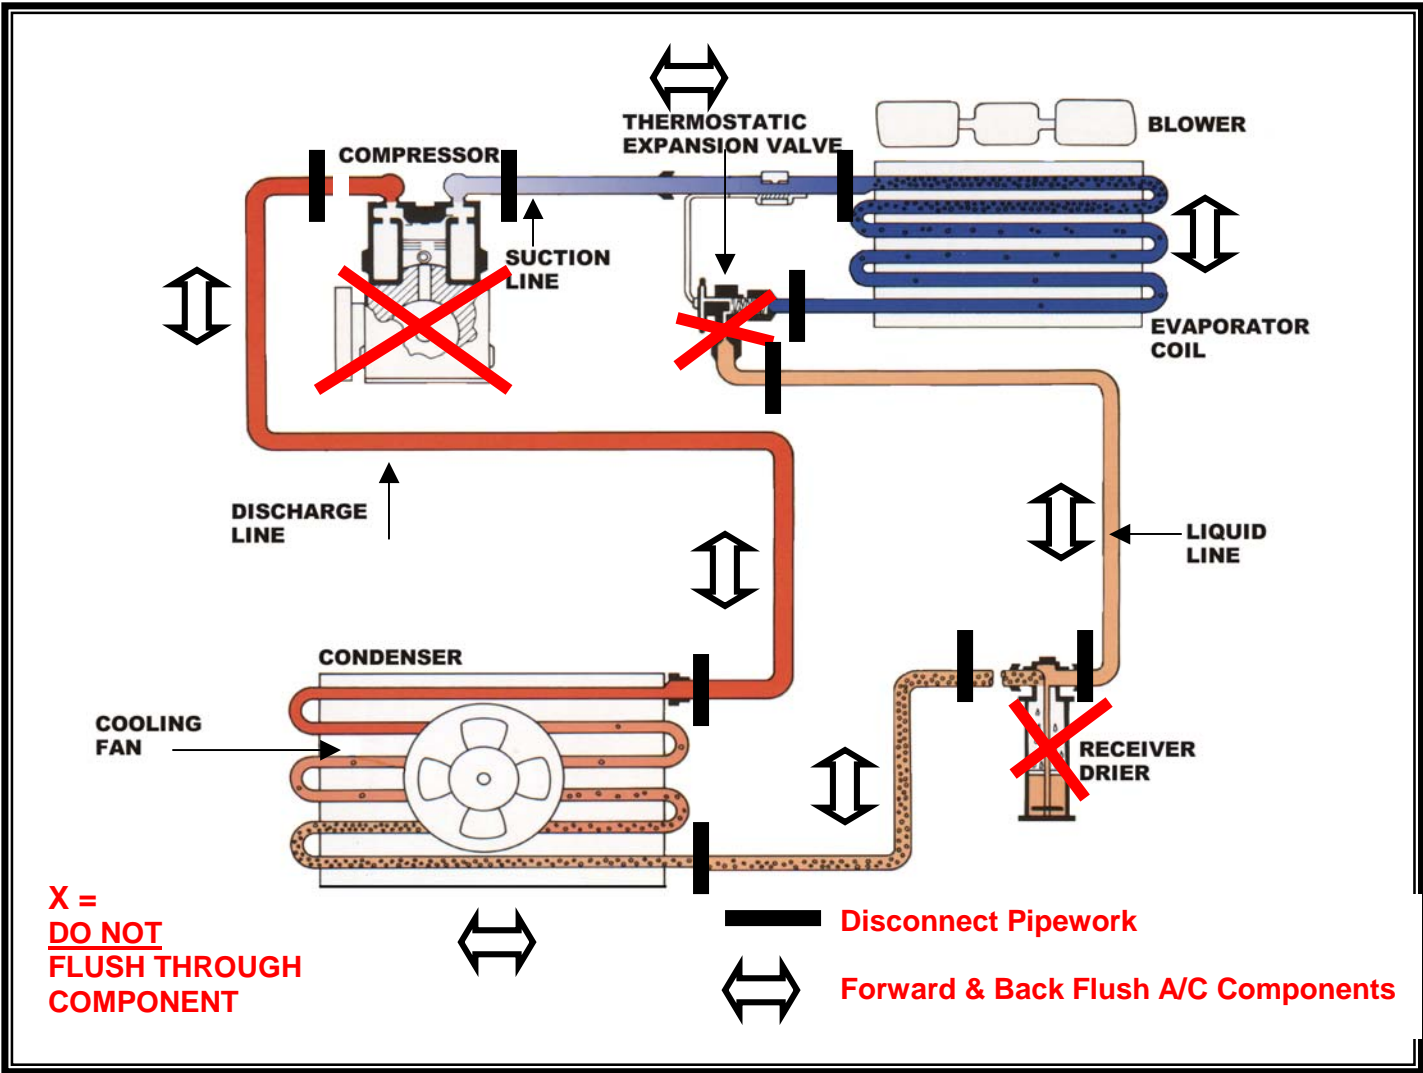

SYSTEM FLUSHING INSTRUCTIONS

A/C System Flush Kit – MT4051

Complete Start Up Kit